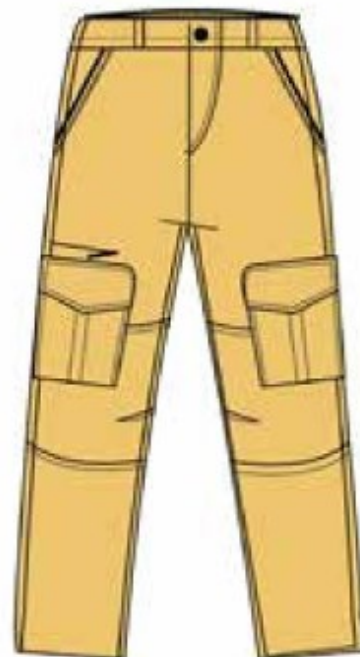

Price: 24.00 \$

BLACK COMBO

GREEN COMBO

YELLOW COMBO

LD BLACK ACID DENIM

**LSHMD50-002**

Price: 24.00 \$

LD. BLUE ACID WASH DENIM